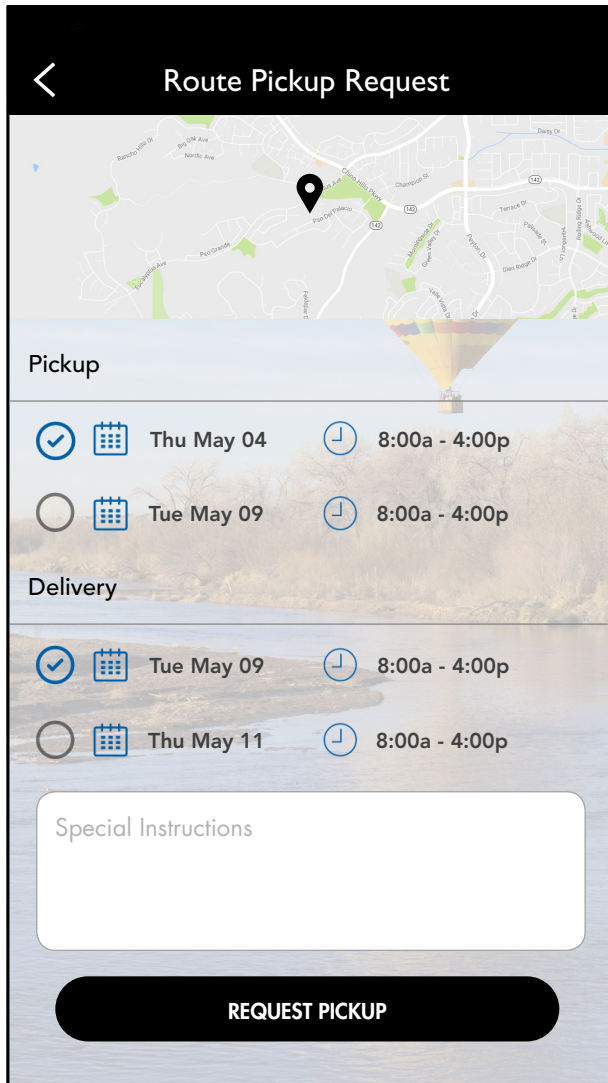

Pick Up Request

Pick Up Request