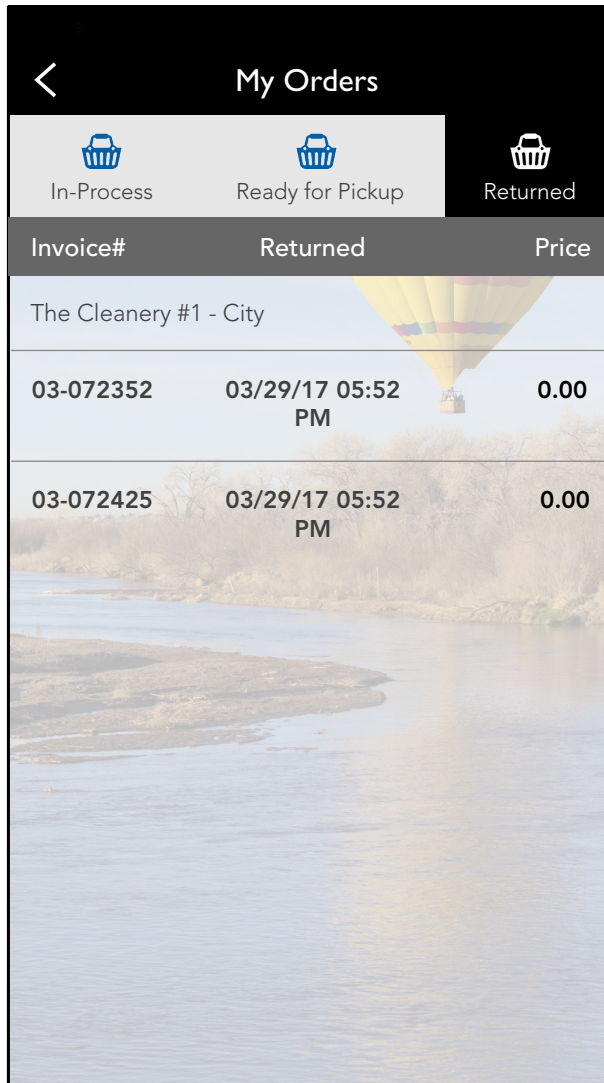

My Orders

My Orders