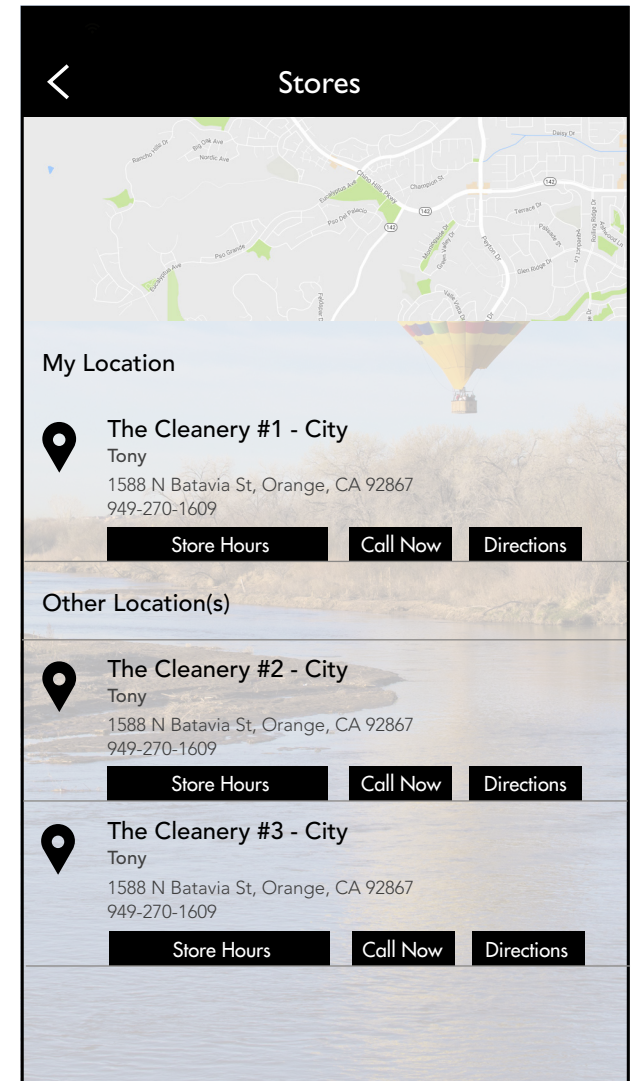

Login

Menu

Mobile app screen for the menu. The background features a hot air balloon over a lake. The screen has a black header with a back arrow and the text 'Menu'. Below the header, it says 'THE CLEANERY' and 'Good Afternoon Kurt'. There is a list of menu items: 'Profile', 'Pickup Request', 'My Orders', 'Coupons', 'Gift Cards', 'Refer a Friend', 'Help', and 'Log Out'. Each item has a small icon and a horizontal line below it.

Menu

Pick Up Request

Pick Up Request

My Orders

My Orders

Coupons

Coupons

Refer A Friend

Refer A Friend

Help

Help

Store Information

Store Information