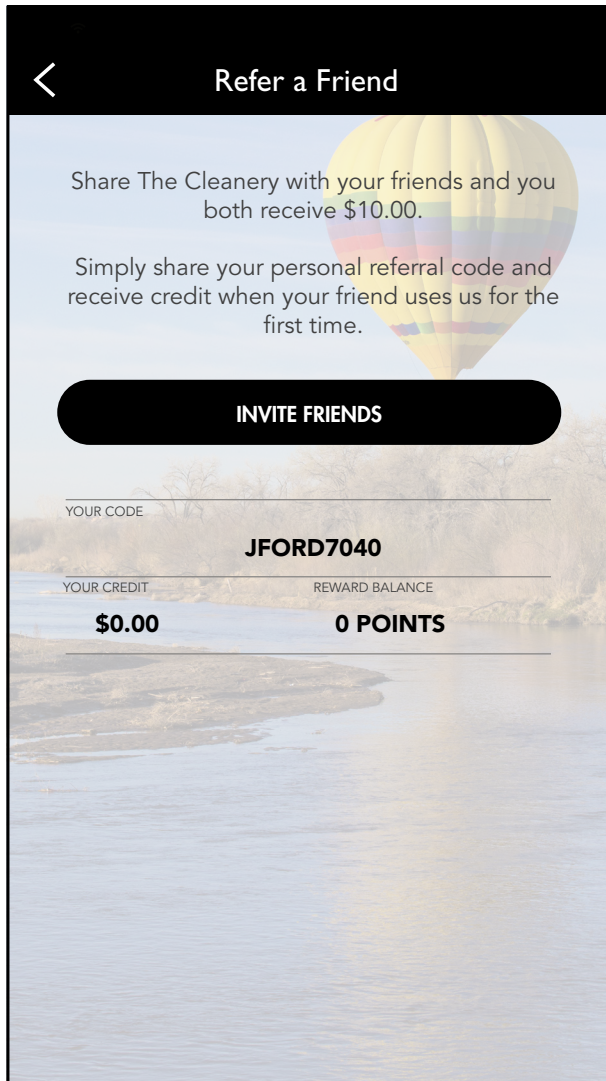

Login

Menu

Mobile app screen for the menu. The background features a hot air balloon over a lake. The screen has a black header with a back arrow and the text 'Menu'. Below the header, it says 'THE CLEANERY' and 'Good Afternoon Kurt'. There is a list of menu items: 'Profile', 'Pickup Request', 'My Orders', 'Coupons', 'Gift Cards', 'Refer a Friend', 'Help', and 'Log Out'. Each item has a small icon and a horizontal line below it.

Menu

Pick Up Request

Pick Up Request

My Orders

My Orders

Coupons

Coupons

Refer A Friend