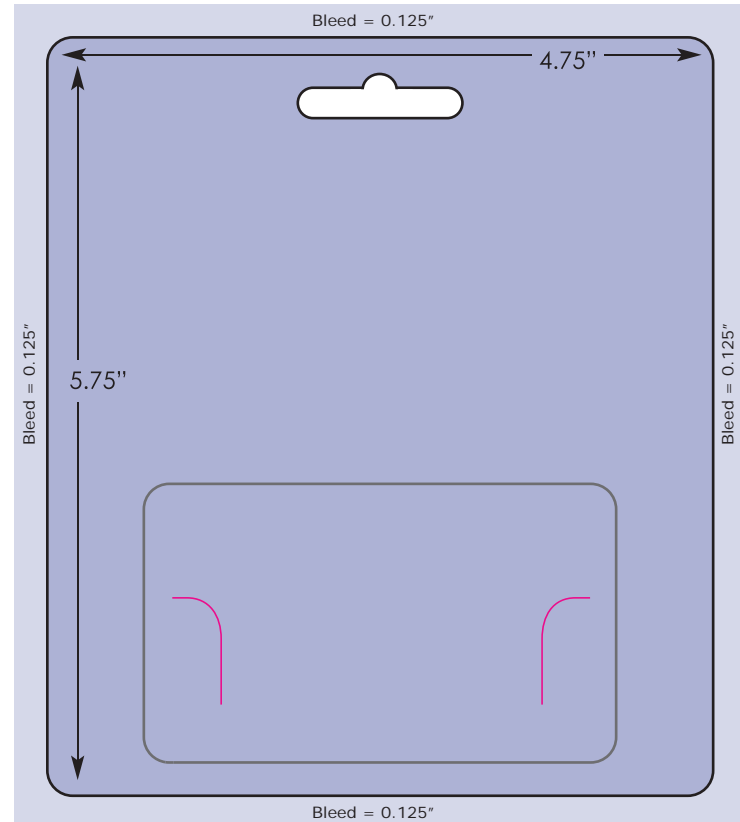

Card Carrier Hanging Slot Style (GCP-02) 4.75" x 5.75"

Colour Space Requirements

- CMYK preferred for all artwork
- No RGB please
- Pantone or Spot Colour ***Please speak with a sales representative for any spot colours or Pantone colours (these colours require special attention and will add cost to the manufacturing process)
- If any shade of grey is desired, Givex recommends that the values be set at C(0), M(0), Y(0), K(0-100)
- If black is desired, Givex recommends that the values be set at C(50), M(50), Y(50), K(100)

Image Requirements

- Pictures must be TIFF files, 300dpi to scale (Givex cannot accept web images)
- Vector artwork must be in Illustrator EPS format
- Final layout should be done in QuarkXPress (Mac platform), templates are available
- It is recommended to keep all copy inside of outer card edge by at least 0.125"

Font Requirements

- If possible convert your fonts to curves and save as .eps
- Otherwise include any supporting files such as fonts and logo/images

Page Bleed Requirements

- Please allow for 0.125" bleed around artwork (see diagram)

Submission

- Submit files to your Givex sales representative by Email or on CD. ***Any files sent via Email must be compressed before attaching*** Submissions that do not comply with these requirements will delay final production. Design and/or technical help is available. If you have any questions or problems please email us at: clientservices@givex.com

Disclaimers:

- Please check the applicable Escheat Laws in your jurisdiction prior to submitting your card verbiage. Givex will not be responsible for contraventions to any applicable Escheat Laws.
- Givex strongly suggests that independent legal counsel review your card verbiage. Givex does not warrant or otherwise represent or approve gift card policies as stated on the gift or loyalty card and bears no responsibility whatsoever for the statements printed on the gift or loyalty cards. Givex will only review wording to ensure that system functionality exists, where applicable.
- Givex reserves the right to refuse to print material that may be considered offensive or inappropriate.